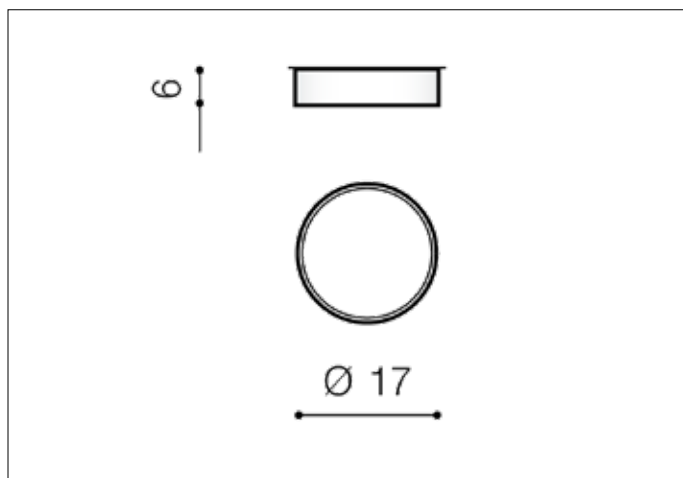

AZzardo[®]
LIGHTING

MONZA II R 17 3000K SMART WIFI BK
AZ3229, EAN 5901238432296

Dimensions height / width / length [cm] Product Specifications

Product	6 x 17 x N/A
Mounting inlet:	N/A x N/A x N/A
Ceiling base:	N/A x N/A x N/A
Shades	N/A x N/A x N/A

Line	SMART
Type	Exposed Downlight
Type of track	N/A
Colour	Black
Material	Aluminium / Acryl
Light source	1
Type of socket	LED INTEGRATED
Lumens	1530
Kelvins	3000
Beam angle	N/A
Dimmable	YES
CCT	N/A
RGB	N/A
RA	N/A
App remote control	YES
Remote control	N/A
Voltage	230V
Power	18W
Switch location	N/A
Protection class	IP20
Tilt	N/A
Rotation	N/A

Shipping info height / width / length [cm]

BOX 1:	6,5 x 18 x 18
BOX 2:	N/A x N/A x N/A
BOX 3:	N/A x N/A x N/A
Net weight [kg]	0,5
Gross weight [kg]	0,6

Energy efficiency

Azzardo Sp. z o.o.
ul. Strzeszyńska 33 60-479 Poznań,
NIP: 929-185-75-07